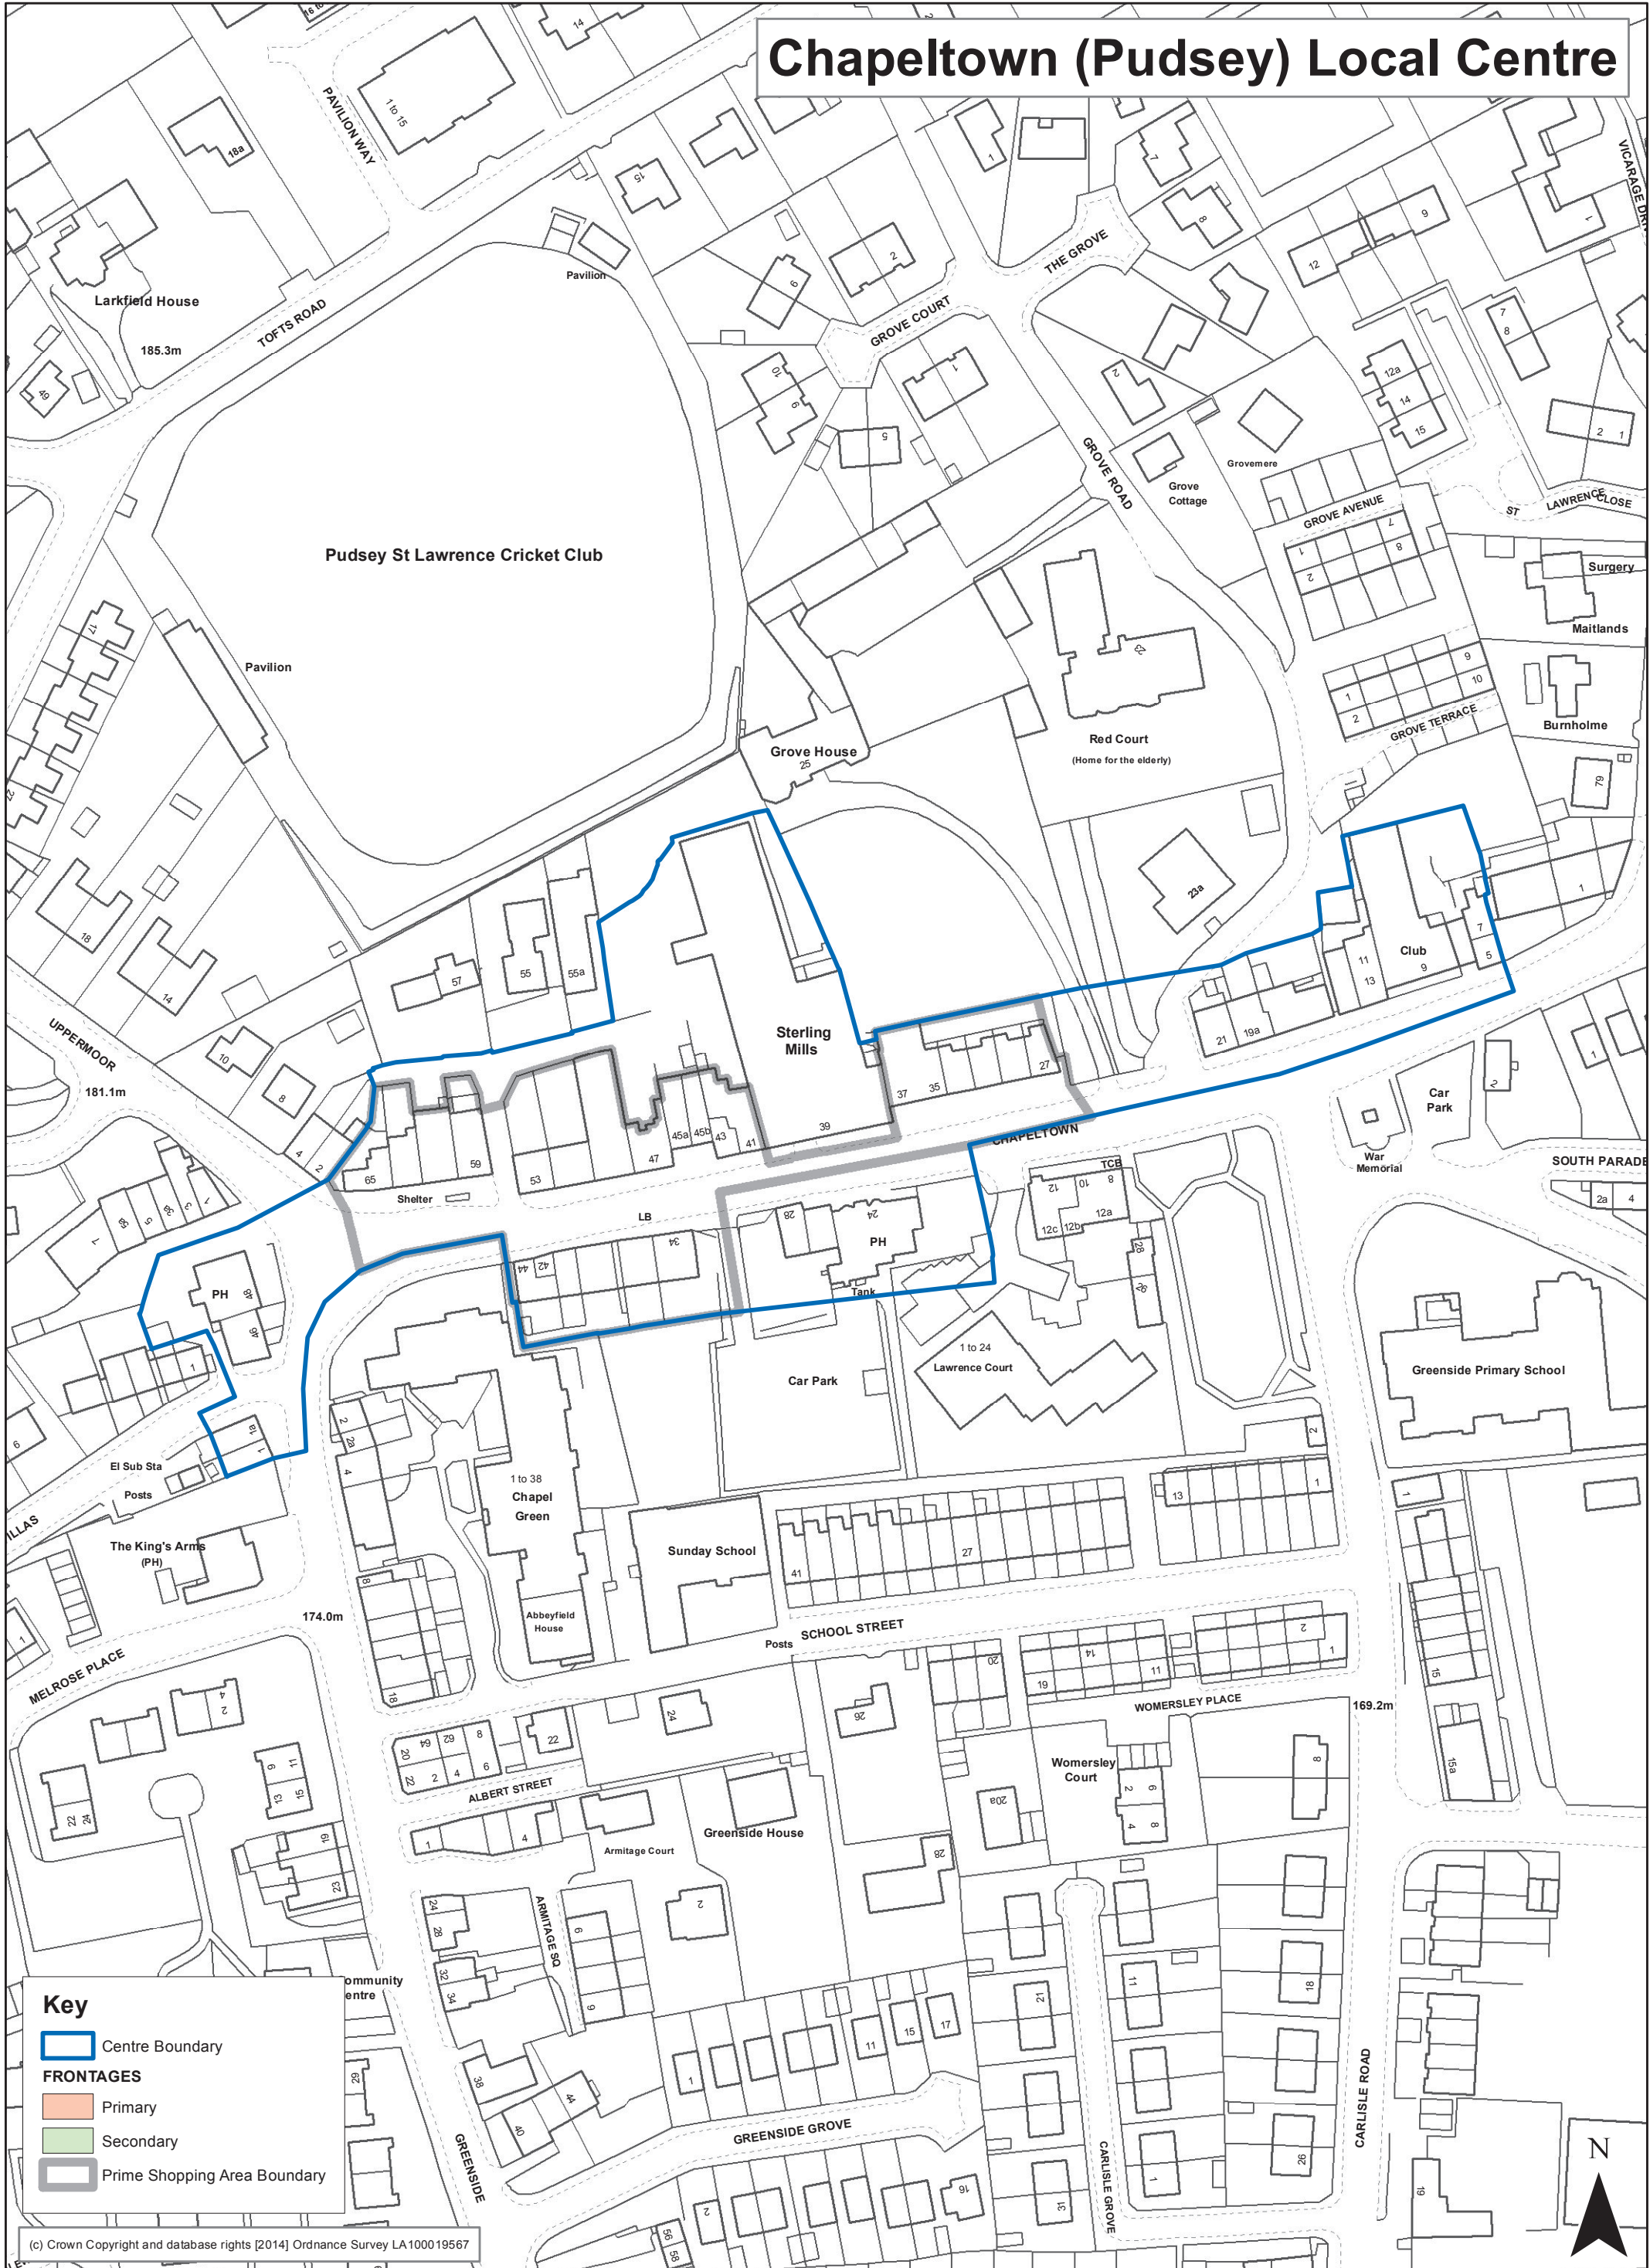

Chapeltown (Pudsey) Local Centre

Key

- Centre Boundary
- FRONTAGES**
- Primary
- Secondary
- Prime Shopping Area Boundary

(c) Crown Copyright and database rights [2014] Ordnance Survey LA100019567